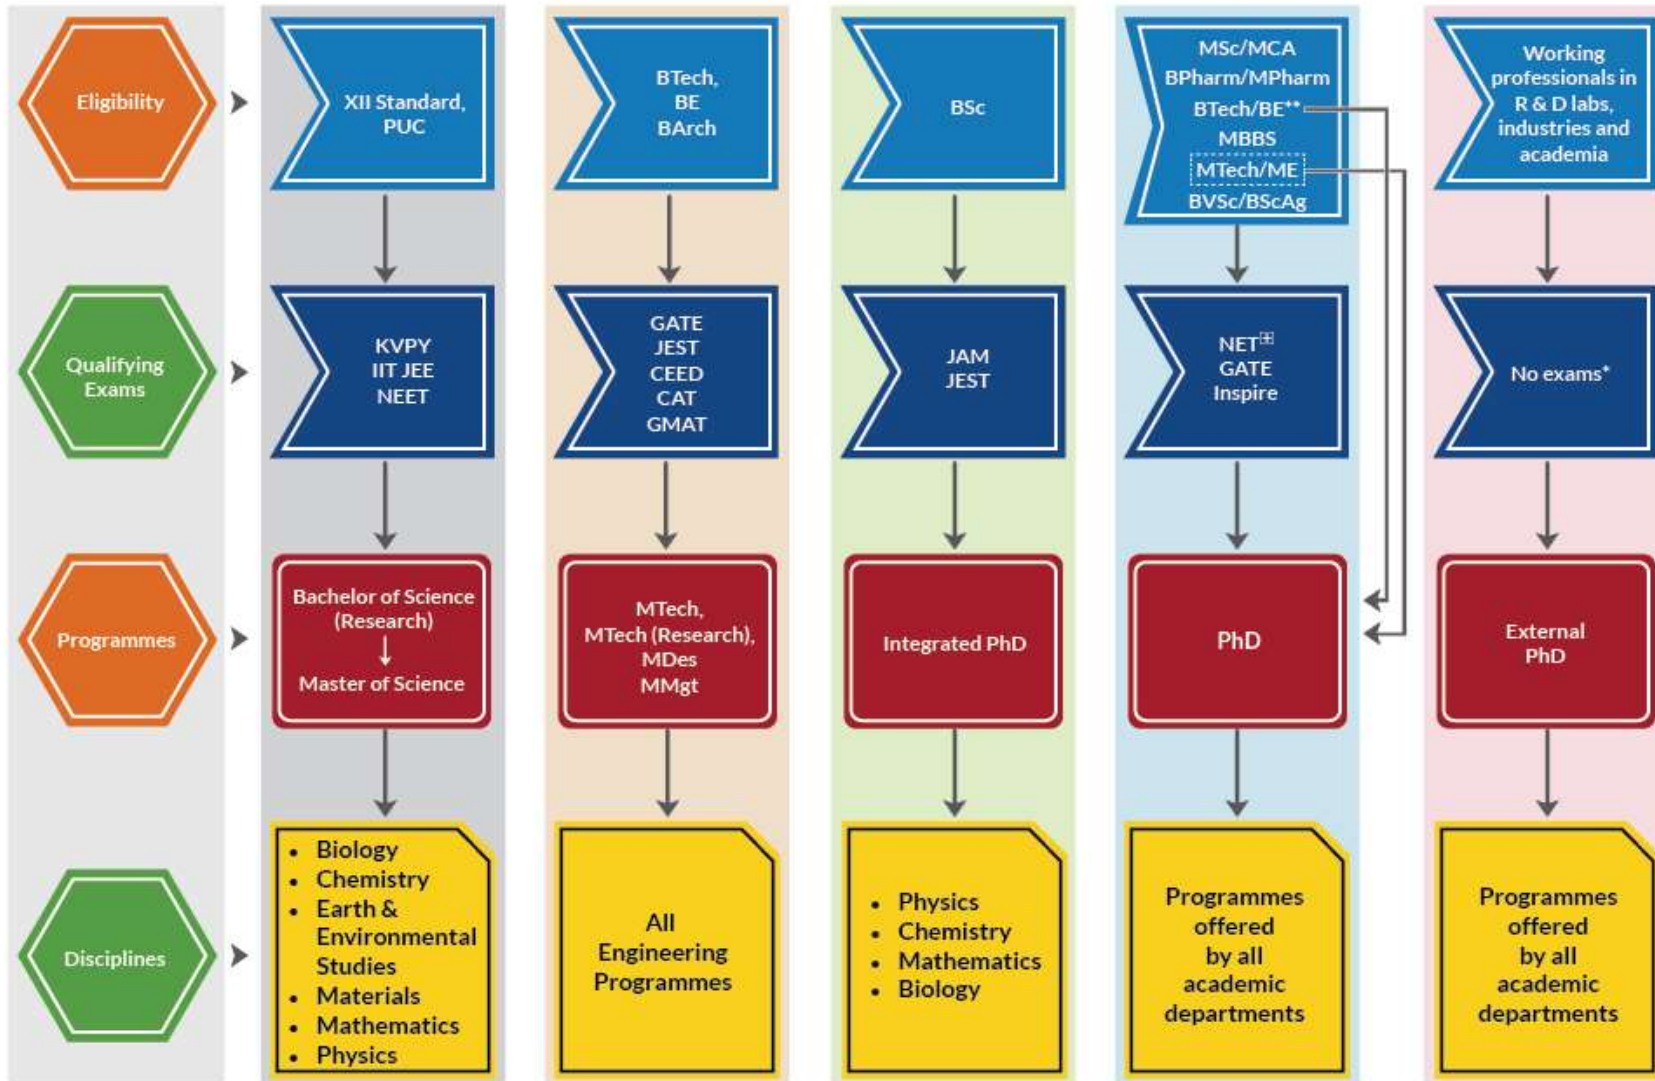

Entry Modes into IISc

NET: UGC, CSIR, DBT, ICMR, NBHM Screening Test

*Two years of continuous experience in the present organisation.
The organisation should be at least five years old.

**Centrally Funded Technical Institutions with CGPA 8.5