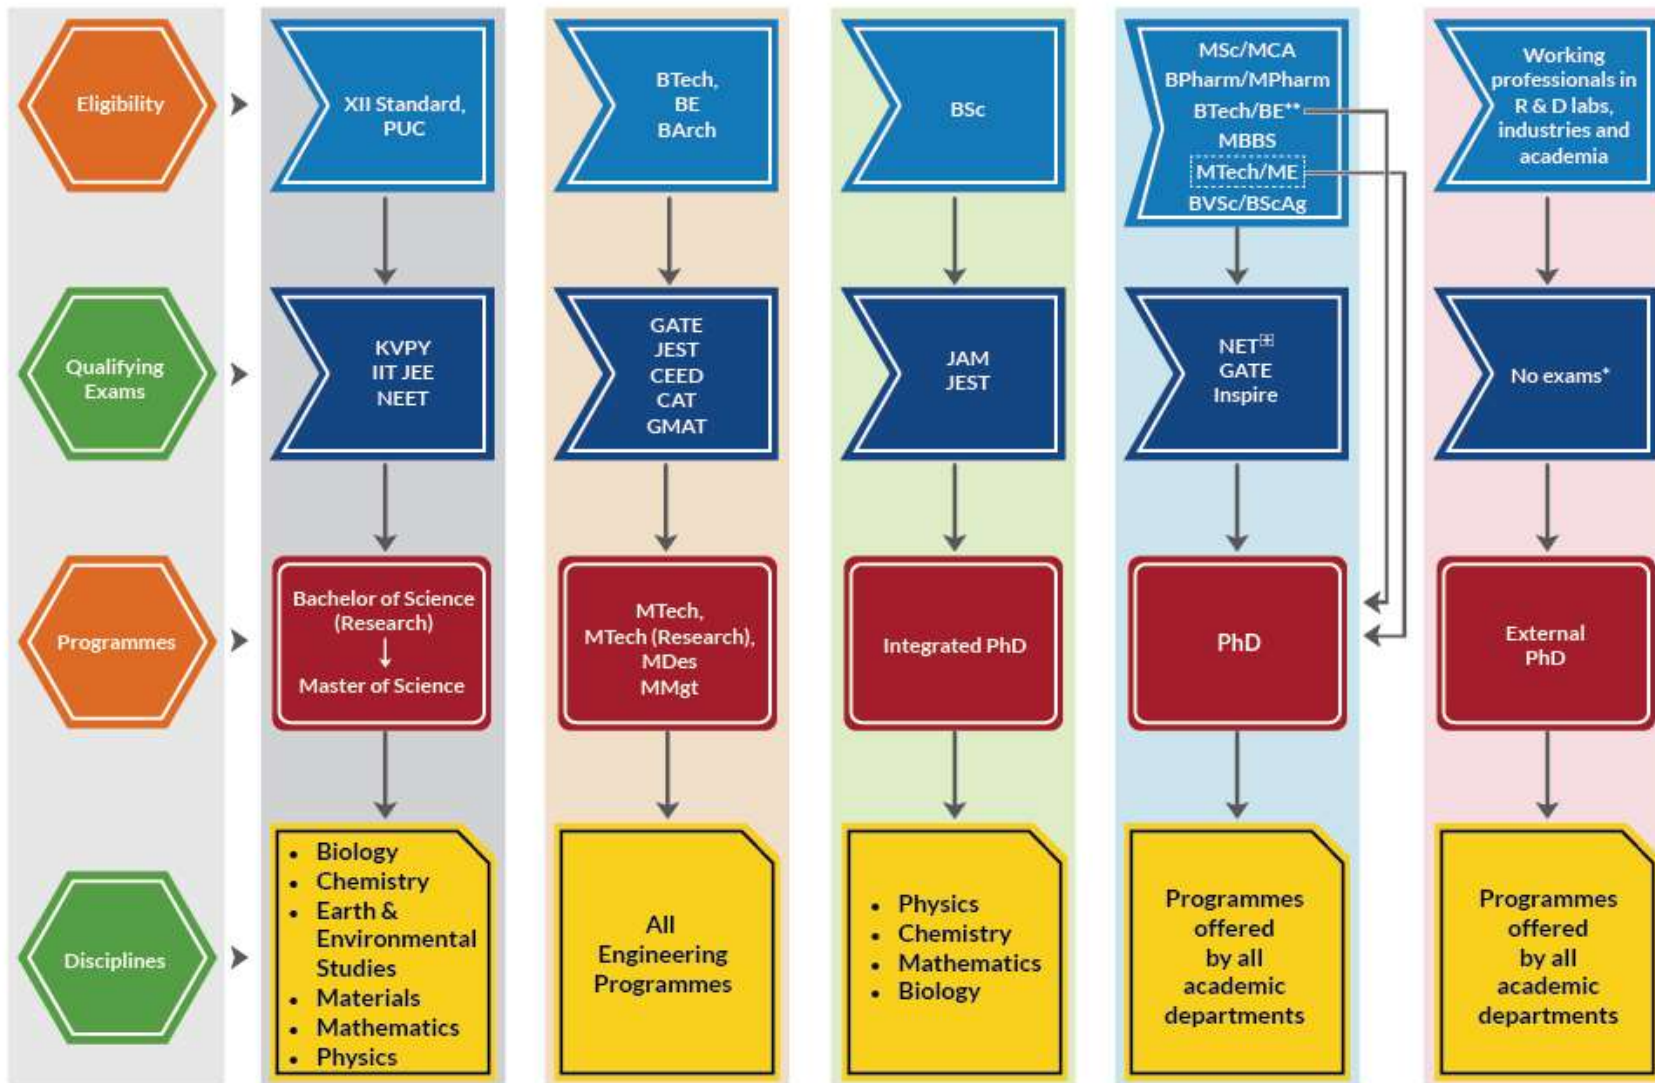

## Entry Modes into IISc

NET: UGC, CSIR, DBT, ICMR, NBHM Screening Test

\*Two years of continuous experience in the present organisation.  
The organisation should be at least five years old.

\*\*Centrally Funded Technical Institutions with CGPA 8.5